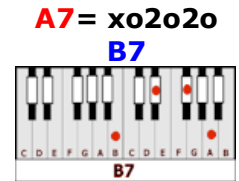

# IF I DIE YOUNG – The Band Perry (A)

CAPO 2<sup>ND</sup> FRET

GUITAR / KEYBOARD CHORDS:

**N.C.**    **G/A**                    **D/E**  
**CHORUS:** If I die young .. bury me in satin  
                  **A/B**                            **Bm/C#m**  
Lay me down on a .. bed of roses  
                                  **G/A**            **D/E**  
Sink me in the river .. at dawn  
                  **A/B**                            **Bm/C#m**  
Send me away with the words of a love song

**INTERLUDE:** **G/A**            **D/E**            **A/B**    **A7/B7**  
                  Oh oh,    oh oh

**N.C.**                    **G/A**                                    **D/E**  
Lord, make me a rainbow, I'll shine down on my mother  
  **A/B**    **Bm/C#m**  
She'll know I'm safe with You when she stands under my colors, oh, and  
**G/A**    **D/E**  
Life ain't always what you think it ought to be, no  
**A/B**    **Bm/C#m**  
Ain't even grey but she buries her baby

**N.C.**                    **G/A**                    **D/E**  
And I'll be wearing white .. when I come into Your kingdom  
                  **A/B**                    **Bm/C#m**  
I'm as green as the ring on my little cold finger  
                  **G/A**                    **D/E**                    **A/B**                                    **Bm/C#m**  
I've .. never known the loving of a man, but it sure felt nice when he was holding my hand  
                  **G/A**                    **D/E**  
There's a .. boy here in town says he'll .. love me forever  
                  **A/B**                    **Bm/C#m**  
Who would have thought forever could be severed by