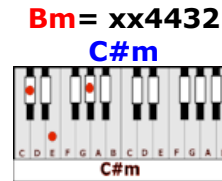

# IF I DIE YOUNG – The Band Perry (A)

CAPO 2<sup>ND</sup> FRET

GUITAR / KEYBOARD CHORDS:

**N.C.**    **G/A**                    **D/E**  
**CHORUS:** If I die young .. bury me in satin  
                  **A/B**                            **Bm/C#m**  
Lay me down on a .. bed of roses  
                                  **G/A**            **D/E**  
Sink me in the river .. at dawn  
                  **A/B**                            **Bm/C#m**  
Send me away with the words of a love song

**INTERLUDE:** **G/A**            **D/E**            **A/B**    **A7/B7**  
                  Oh oh,    oh oh

**N.C.**                    **G/A**                                    **D/E**  
Lord, make me a rainbow, I'll shine down on my mother  
  **A/B**    **Bm/C#m**  
She'll know I'm safe with You when she stands under my colors, oh, and  
**G/A**    **D/E**  
Life ain't always what you think it ought to be, no  
**A/B**    **Bm/C#m**  
Ain't even grey but she buries her baby

**INTERLUDE:**   **G/A**   **D/E**   **A/B**   **A7/B7**

**N.C.**     **G/A**                    **D/E**  
**CHORUS:** If I die young .. bury me in satin  
                  **A/B**                    **Bm/C#m**  
Lay me down on a .. bed of roses  
                  **G/A**                    **D/E**  
Sink me in the river .. at dawn  
                  **A/B**                    **Bm/C#m**  
Send me away with the words of a love song