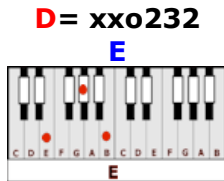

# IF I DIE YOUNG – The Band Perry (A)

CAPO 2<sup>ND</sup> FRET

GUITAR / KEYBOARD CHORDS:

**N.C.**    **G/A**                    **D/E**  
**CHORUS:** If I die young .. bury me in satin  
                  **A/B**                            **Bm/C#m**  
Lay me down on a .. bed of roses  
                                  **G/A**            **D/E**  
Sink me in the river .. at dawn  
                  **A/B**                            **Bm/C#m**  
Send me away with the words of a love song

**INTERLUDE:** **G/A**            **D/E**            **A/B**    **A7/B7**  
                  Oh oh,    oh oh

**N.C.**                    **G/A**                                    **D/E**  
Lord, make me a rainbow, I'll shine down on my mother  
  **A/B**    **Bm/C#m**  
She'll know I'm safe with You when she stands under my colors, oh, and  
**G/A**    **D/E**  
Life ain't always what you think it ought to be, no  
**A/B**    **Bm/C#m**  
Ain't even grey but she buries her baby

**N.C.**                    **G/A**                    **D/E**  
And I'll be wearing white .. when I come into Your kingdom  
                  **A/B**                    **Bm/C#m**  
I'm as green as the ring on my little cold finger  
                  **G/A**                    **D/E**                    **A/B**                                    **Bm/C#m**  
I've .. never known the loving of a man, but it sure felt nice when he was holding my hand  
                  **G/A**                    **D/E**  
There's a .. boy here in town says he'll .. love me forever  
                  **A/B**                    **Bm/C#m**  
Who would have thought forever could be severed by