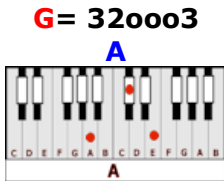

# IF I DIE YOUNG – The Band Perry (A)

CAPO 2<sup>ND</sup> FRET

GUITAR / KEYBOARD CHORDS:

**N.C.**    **G/A**                    **D/E**  
**CHORUS:** If I die young .. bury me in satin  
                  **A/B**                            **Bm/C#m**  
Lay me down on a .. bed of roses  
                                  **G/A**            **D/E**  
Sink me in the river .. at dawn  
                  **A/B**                            **Bm/C#m**  
Send me away with the words of a love song

**INTERLUDE:** **G/A**            **D/E**            **A/B**    **A7/B7**  
                  Oh oh,    oh oh

**N.C.**                    **G/A**                                    **D/E**  
Lord, make me a rainbow, I'll shine down on my mother  
  **A/B**    **Bm/C#m**  
She'll know I'm safe with You when she stands under my colors, oh, and  
**G/A**    **D/E**  
Life ain't always what you think it ought to be, no  
**A/B**    **Bm/C#m**  
Ain't even grey but she buries her baby