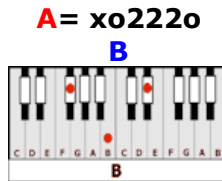

# IF I DIE YOUNG – The Band Perry (A)

CAPO 2<sup>ND</sup> FRET

GUITAR / KEYBOARD CHORDS:

**N.C.**    **G/A**                    **D/E**  
**CHORUS:** If I die young .. bury me in satin  
                  **A/B**                            **Bm/C#m**  
Lay me down on a .. bed of roses  
                                  **G/A**            **D/E**  
Sink me in the river .. at dawn  
                  **A/B**                            **Bm/C#m**  
Send me away with the words of a love song

**INTERLUDE:** **G/A**            **D/E**            **A/B**    **A7/B7**  
                  Oh oh,    oh oh

**N.C.**                    **G/A**                                    **D/E**  
Lord, make me a rainbow, I'll shine down on my mother  
  **A/B**    **Bm/C#m**  
She'll know I'm safe with You when she stands under my colors, oh, and  
**G/A**    **D/E**  
Life ain't always what you think it ought to be, no  
**A/B**    **Bm/C#m**  
Ain't even grey but she buries her baby

**N.C.**                    **G/A**                    **D/E**  
And I'll be wearing white .. when I come into Your kingdom  
                  **A/B**                    **Bm/C#m**  
I'm as green as the ring on my little cold finger  
                  **G/A**                    **D/E**                    **A/B**                                    **Bm/C#m**  
I've .. never known the loving of a man, but it sure felt nice when he was holding my hand  
                  **G/A**                    **D/E**  
There's a .. boy here in town says he'll .. love me forever  
                  **A/B**                    **Bm/C#m**  
Who would have thought forever could be severed by